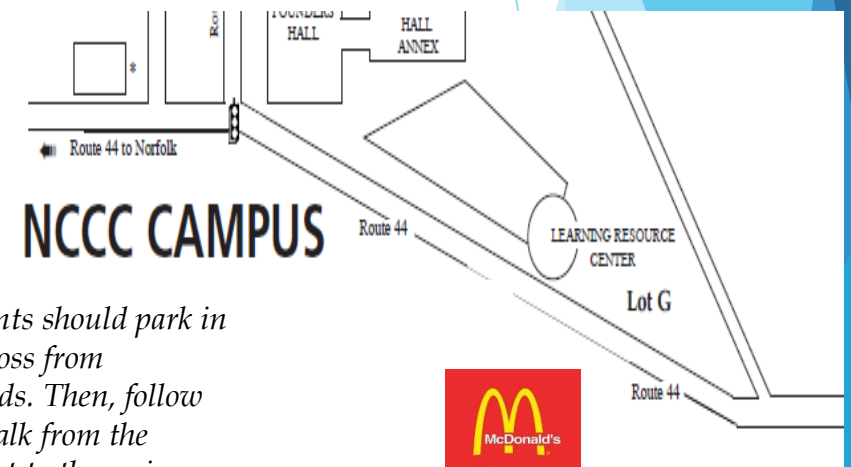

Connecticut Invention Convention Professional Development

Date & Location:

Saturday, November 4, 2017

8:30 AM- 4:00 PM

Check-in at 8 AM

Northwestern CT Community College
Shirley Draper Learning Center in the Library
Park Place East
Winsted, CT

For more information, email:

Christine@inventionconvention.org

or call 860-878-1662

Participants should park in Lot G across from McDonalds. Then, follow the sidewalk from the parking lot to the main entrance of the Library. Take the stairs or elevator to the next level below.