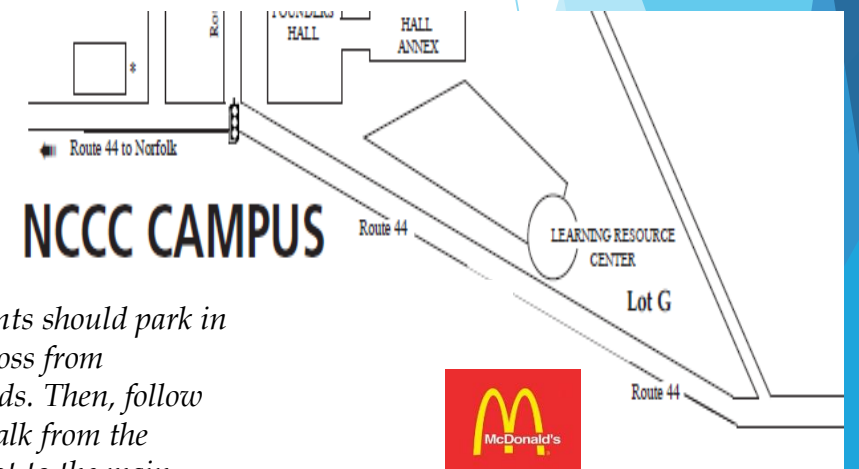

Connecticut Invention Convention Professional Development

Date & Location:

Thursday, November 16, 2017

8:30 AM- 4:00 PM

Check-in at 8 AM

Northwestern CT Community College
Shirley Draper Learning Center in the Library
Park Place East
Winsted, CT

For more information, email:

Christine@inventionconvention.org

or call 860-878-1662

Participants should park in Lot G across from McDonalds. Then, follow the sidewalk from the parking lot to the main entrance of the Library. Take the stairs or elevator to the next level below.